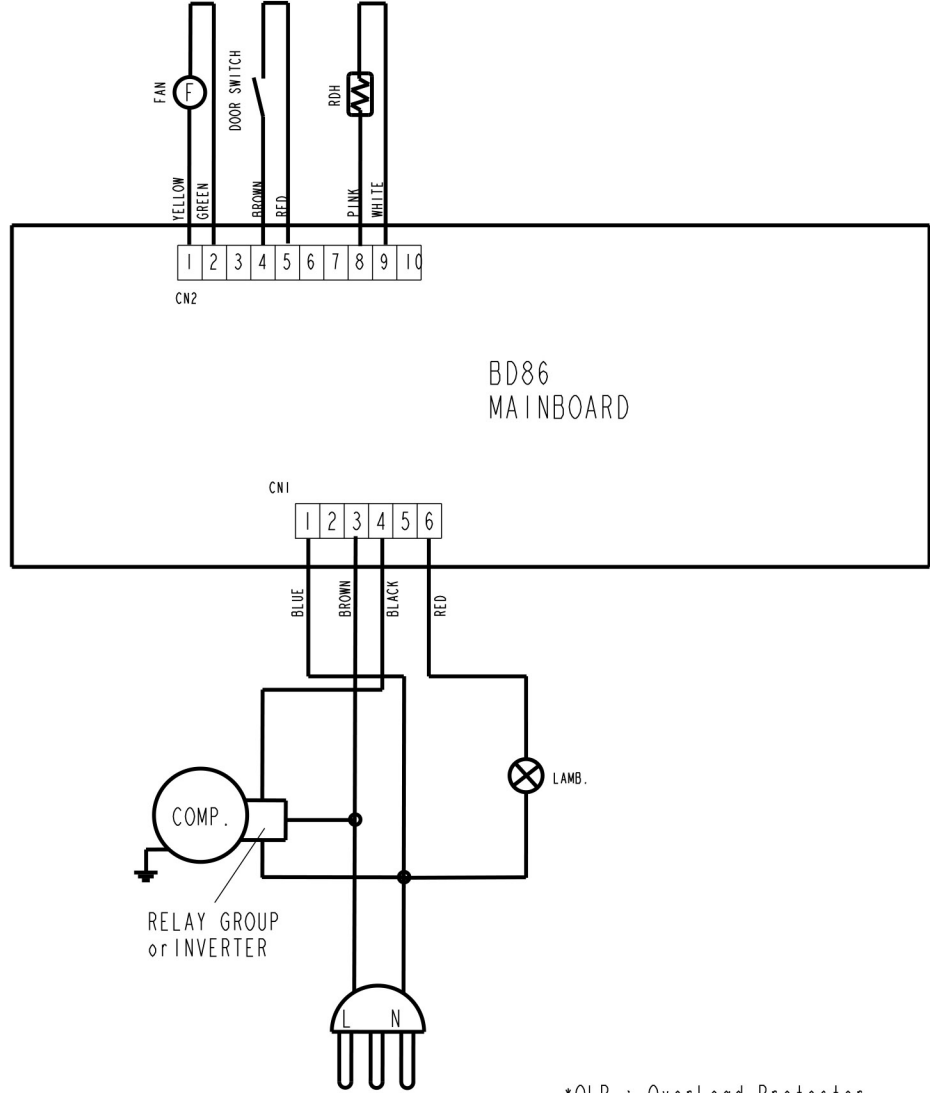

(OPTIONAL)

DO NOT SCALE DRAWING
RESİM ÜZERİNDEN OLCU ALMAYINIZ

VESTEL

*OLP : OverLoad Protector
*PTC : Positive Temperature Coefficient

!Apply the required revisions on other related parts by locating through BOM lists
!Herhangi bir degisiklikte, etkilenen diger parçalar urun agaclari yolu ile bulunup gerekli degisiklikler yapilmalidir

ITEM NO	NOTES AÇIKLAMALAR	CHANGE NO DEĞ. NO	CHANGE DATE DEĞ. TARİHİ	CHANGED BY DEĞ. YAPAN	CHECKED BY KONTROL EDEN	APPROVED BY ONAYLAYAN		
A :						HUGUR		
SCALE: OLÇEK:	DRAWING SCALE	NAME/ADI-SOYADI	SIGNATURE/İMZA	DATE/TARİH				
A		DRAWN BY ÇİZEN						
	GENERAL TOLERANCES GENEL TOLERANSLAR	CHECKED BY KONTROL EDEN						
	1-6 ±0.1	APPROVED BY ONAYLAYAN						
	6-30 ±0.3							
	30-100 ±0.6	DRAWING NO: RESİM NO:	VBE 8333	FIRST MADE FOR İLK TASARLANAN MODEL XXXX			ISSUE NO: YAYIN NO: DYFB	
	100-200 ±1.0						ISSUE DATE: YAYIN TARİHİ: dd-mm-yy	
	200-300 ±1.3						SHEET/SAYFA	TOTAL/TAMAMI
	300-500 ±1.8	PART NAME: PARÇA ADI:	327- BD86 WIRING DIAG.					
	500-800 ±2.2							
	800-1000 ±3.0	MATERIAL: MALZEME:			MODEL NAME:			
	1000-1500 ±5.0	PART CODE: PARÇA KODU:			DIRECTORY: http://plm.bzd.com/windchill/			
	ANGLE/ACI ±15°0"							