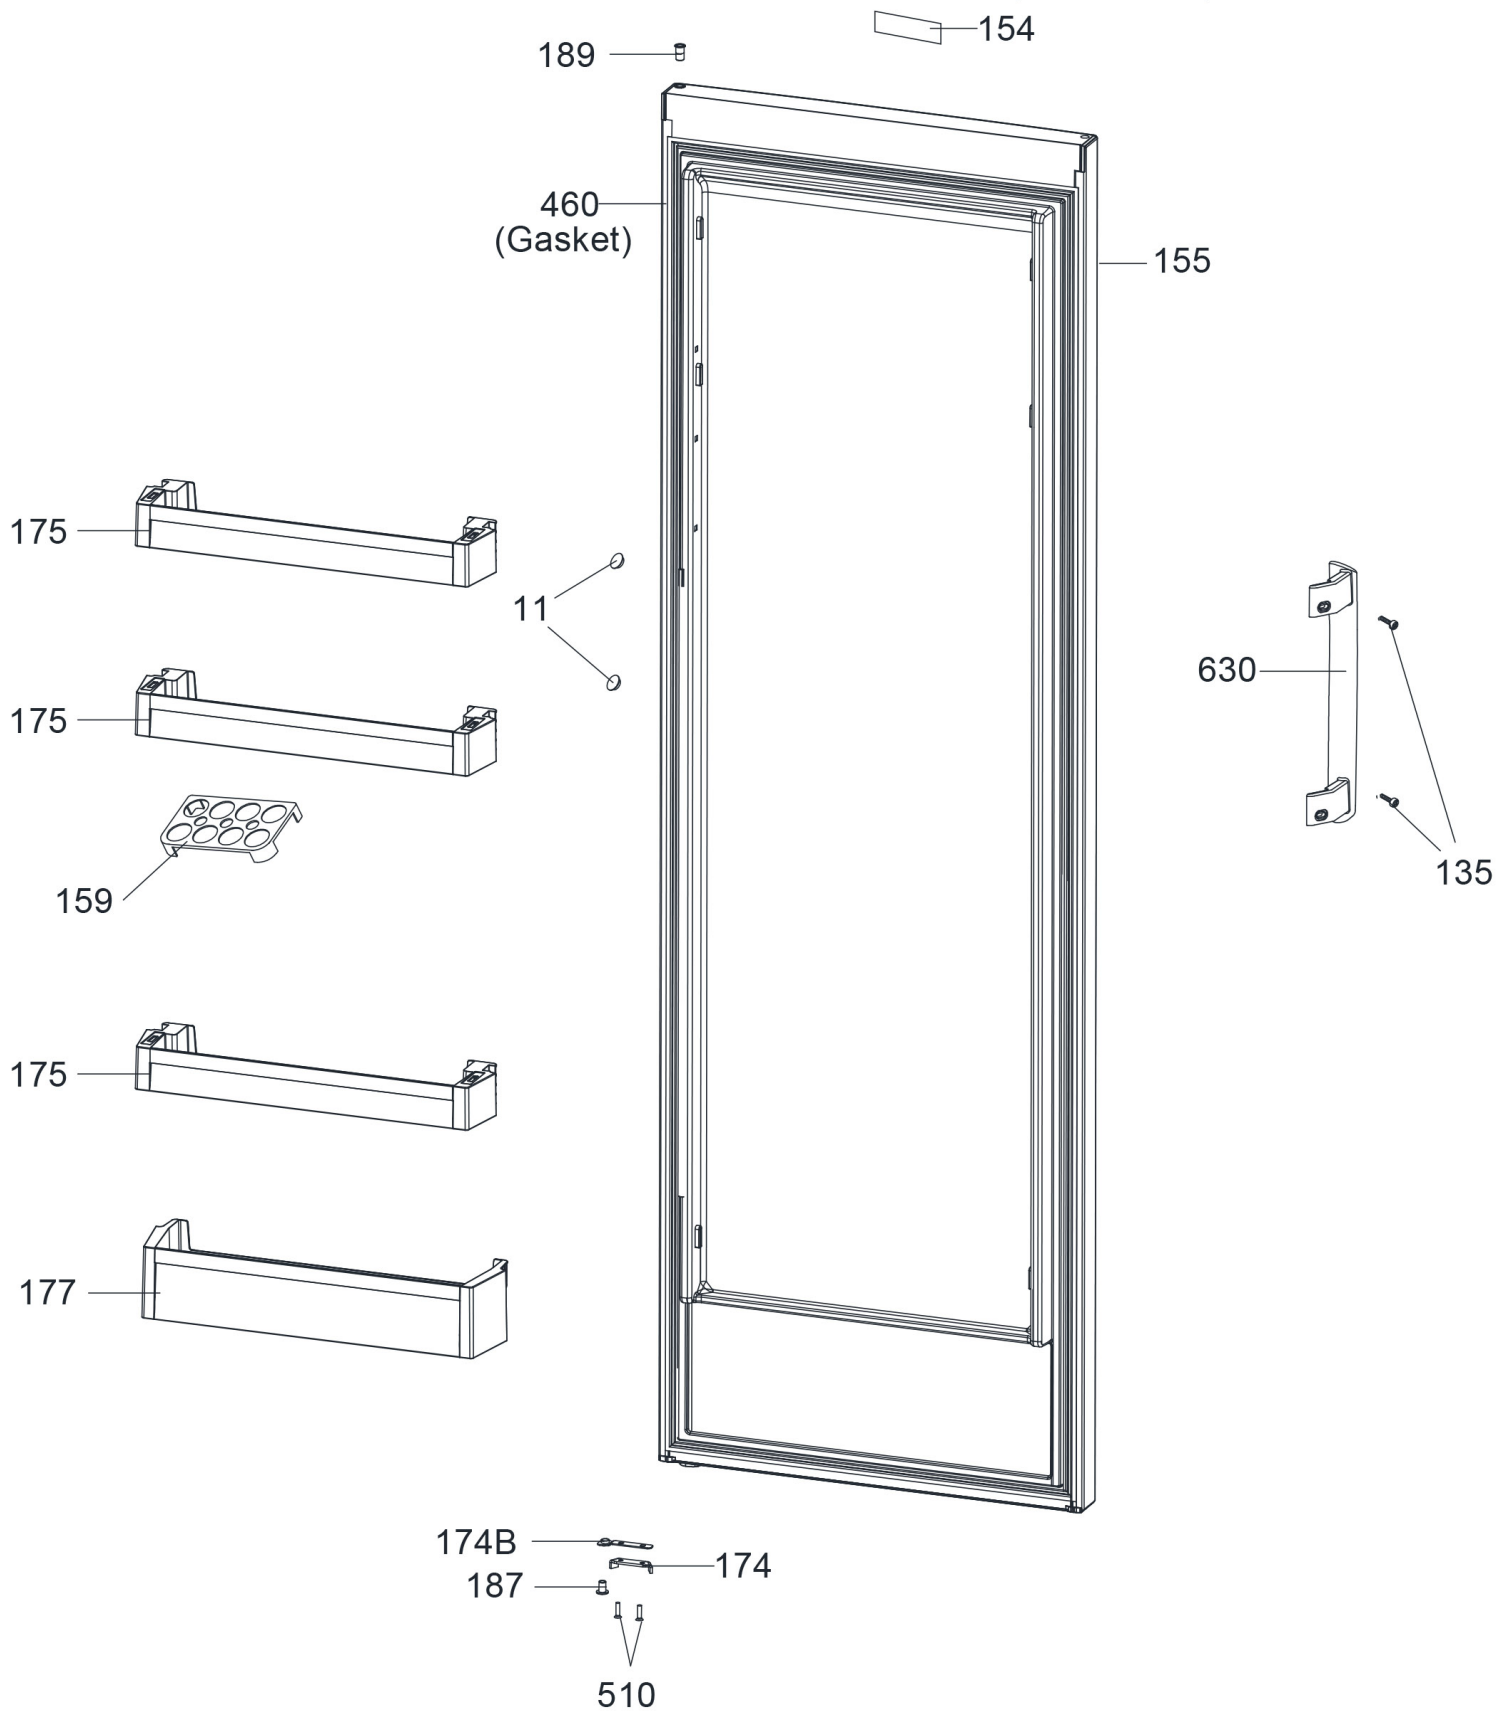

(OPTIONAL)

DO NOT SCALE DRAWING
RESİM ÜZERİNDEN OLCU ALMAYINIZ

VESTEL

*OLP : OverLoad Protector
*PTC : Positive Temperature Coefficient

!Apply the required revisions on other related parts by locating through BOM lists
!Herhangi bir degisiklikte, etkilenen diger parçalar urun agaclari yolu ile bulunup gerekli degisiklikler yapilmalidir

ITEM NO	NOTES AÇIKLAMALAR	CHANGE NO DEĞ. NO	CHANGE DATE DEĞ. TARİHİ	CHANGED BY DEĞ. YAPAN	CHECKED BY KONTROL EDEN	APPROVED BY ONAYLAYAN		
A :						HUGUR		
SCALE: OLÇEK:	DRAWING SCALE	NAME/ADI-SOYADI	SIGNATURE/İMZA	DATE/TARİH				
A		DRAWN BY ÇİZEN						
	GENERAL TOLERANCES GENEL TOLERANSLAR	CHECKED BY KONTROL EDEN						
	1-6 ±0.1	APPROVED BY ONAYLAYAN						
	6-30 ±0.3							
	30-100 ±0.6	DRAWING NO: RESİM NO:	VBE 8333	FIRST MADE FOR İLK TASARLANAN MODEL XXXX			ISSUE NO: YAYIN NO: DYFB	
	100-200 ±1.0						ISSUE DATE: YAYIN TARİHİ: dd-mm-yy	
	200-300 ±1.3						SHEET/SAYFA	TOTAL/TAMAMI
	300-500 ±1.8	PART NAME: PARÇA ADI:	327- BD86 WIRING DIAG.					
	500-800 ±2.2							
	800-1000 ±3.0	MATERIAL: MALZEME:			MODEL NAME:			
	1000-1500 ±5.0	PART CODE: PARÇA KODU:			DIRECTORY: http://plm.bzd.com/windchill/			
	ANGLE/ACI ±15°0"							