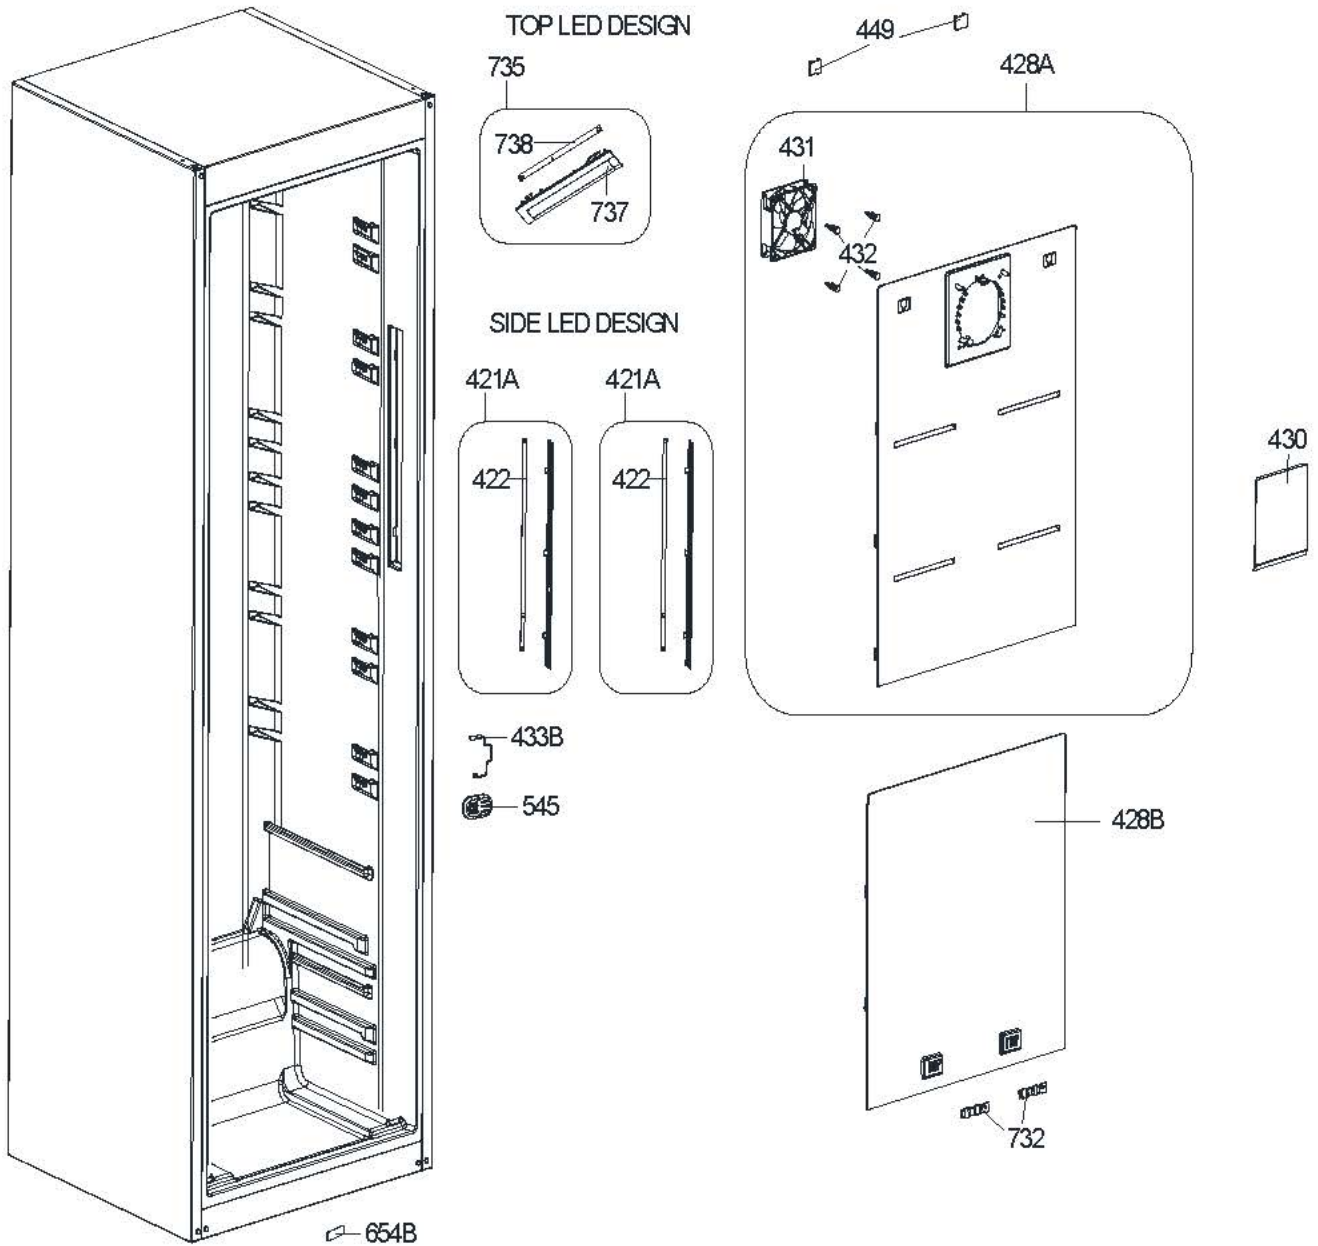

FEBRUARY 2018