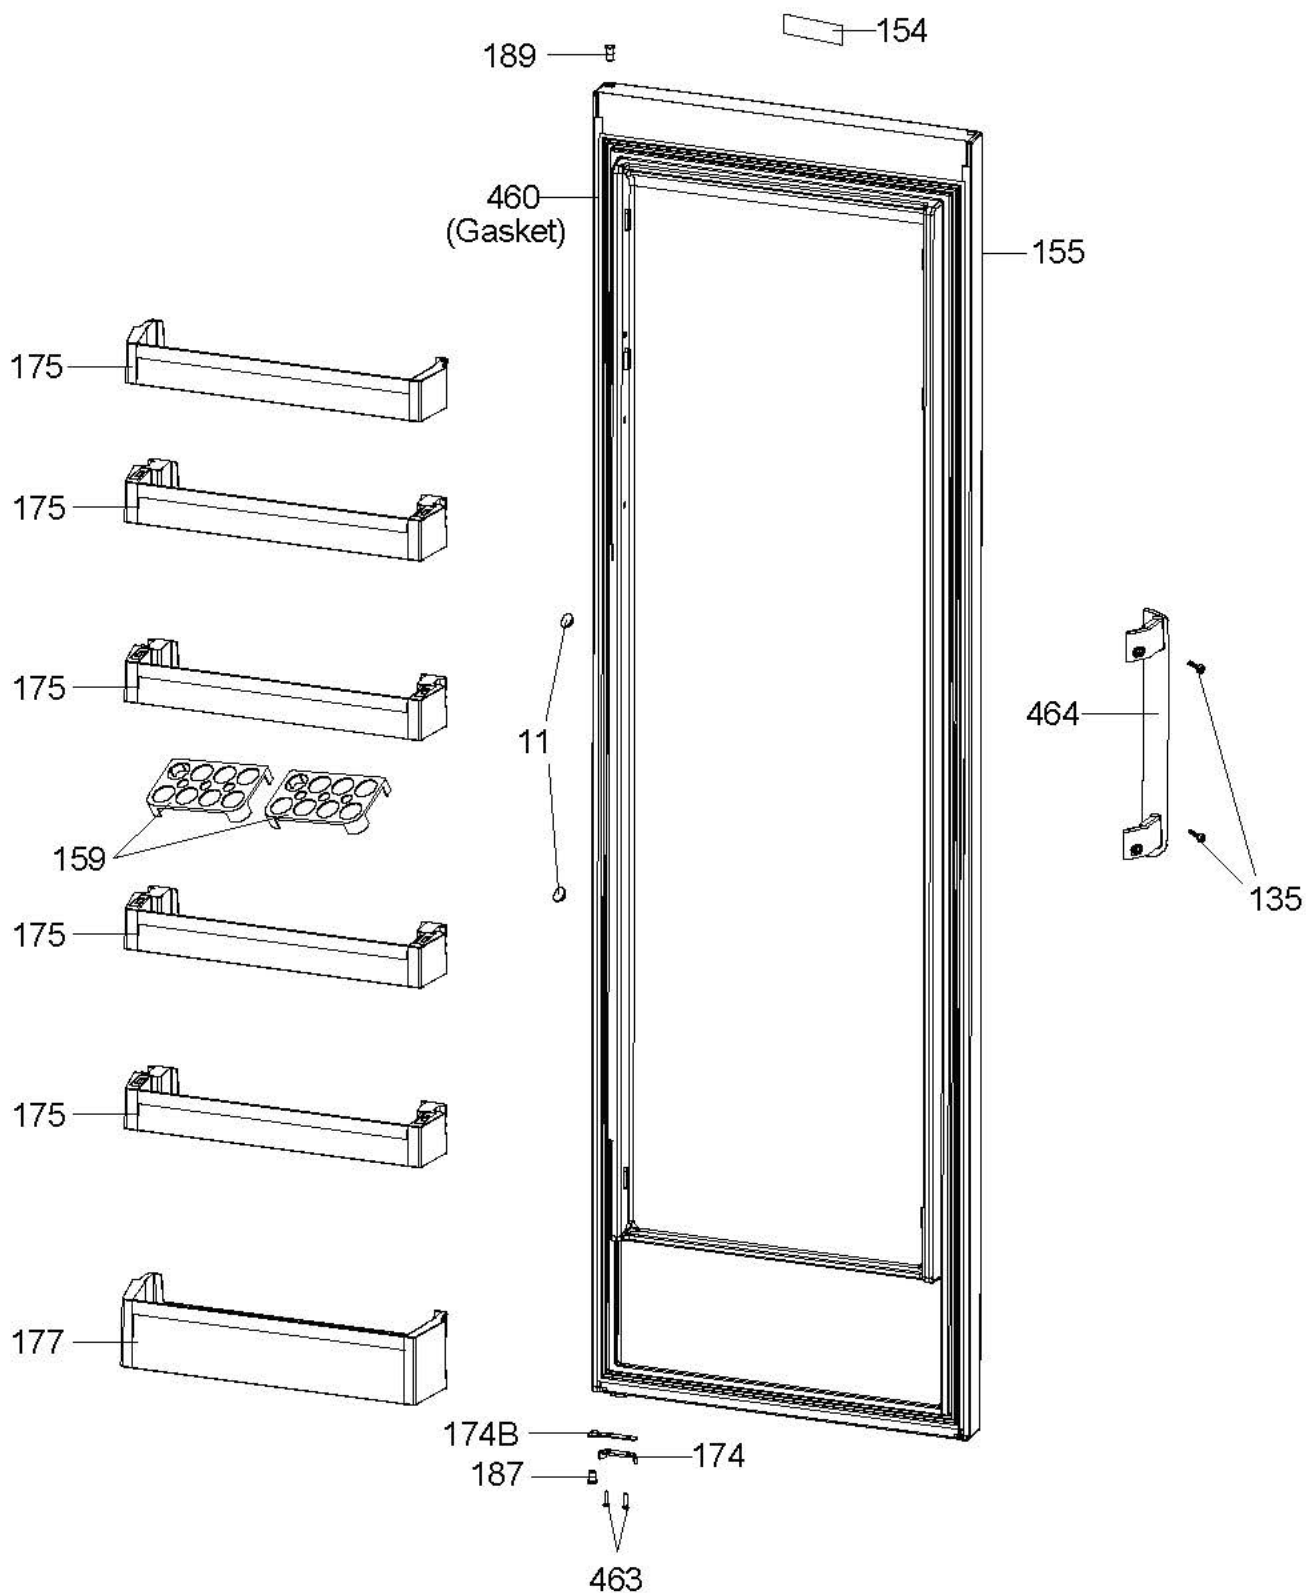

INTERIOR PARTS

FEBRUARY 2018

FEBRUARY 2018

FEBRUARY 2018

UNIT PARTS

FEBRUARY 2018

DO NOT SCALE DRAWING
RESİM ÜZERİNDEN ÖLÇÜ ALMAYINIZ

VESTEL

MAINBOARD

Cylinda
en enklare vardag

Apply the required revisions on other related parts by locating through BOM lists
Herhangi bir deęisiklikte, etkilenecek dięer parçalar için aęacları yolu ile bulunup gerekli deęisiklikler yapılmalıdır

ITEM NO	NOTES AÇIKLAMALAR	CHANGE NO DEĞ. NO	CHANGE DATE DEĞ. TARİHİ	CHANGED BY DEĞ. YAPAN	CHECKED BY KONTROL EDEN	APPROVED BY ONAYLAYAN
SCALE: ÖLÇEK:	DRAWING SCALE					
A						
GENERAL TOLERANCES GENEL TOLERANSLAR	CHECKED BY KONTROL EDEN					
1-6 ±0.1	APPROVED BY ONAYLAYAN					
6-30 ±0.2	DRAWING NO: RESİM NO:					
30-100 ±0.3	VBE 8333	FIRST MADE FOR İLK TASARLANAN MODEL			ISSUE NO: YAYIN NO:	DYFB
100-300 ±0.5	PART NAME: PARÇA ADI:	373-383-353			ISSUE DATE: YAYIN TARİHİ:	31.01.2020
300-1000 ±0.8	375 / TEK KART				SHEET/SAYFA	TOTAL/TAMAMI
1000-2000 ±1.2	MATERIAL: MALZEME:				166	189
ANGLE/ACI ±15°0'	PART CODE: PARÇA KODU:				MODEL NAME:	
					DIRECTORY: http://plm.bzd.com/windchill	