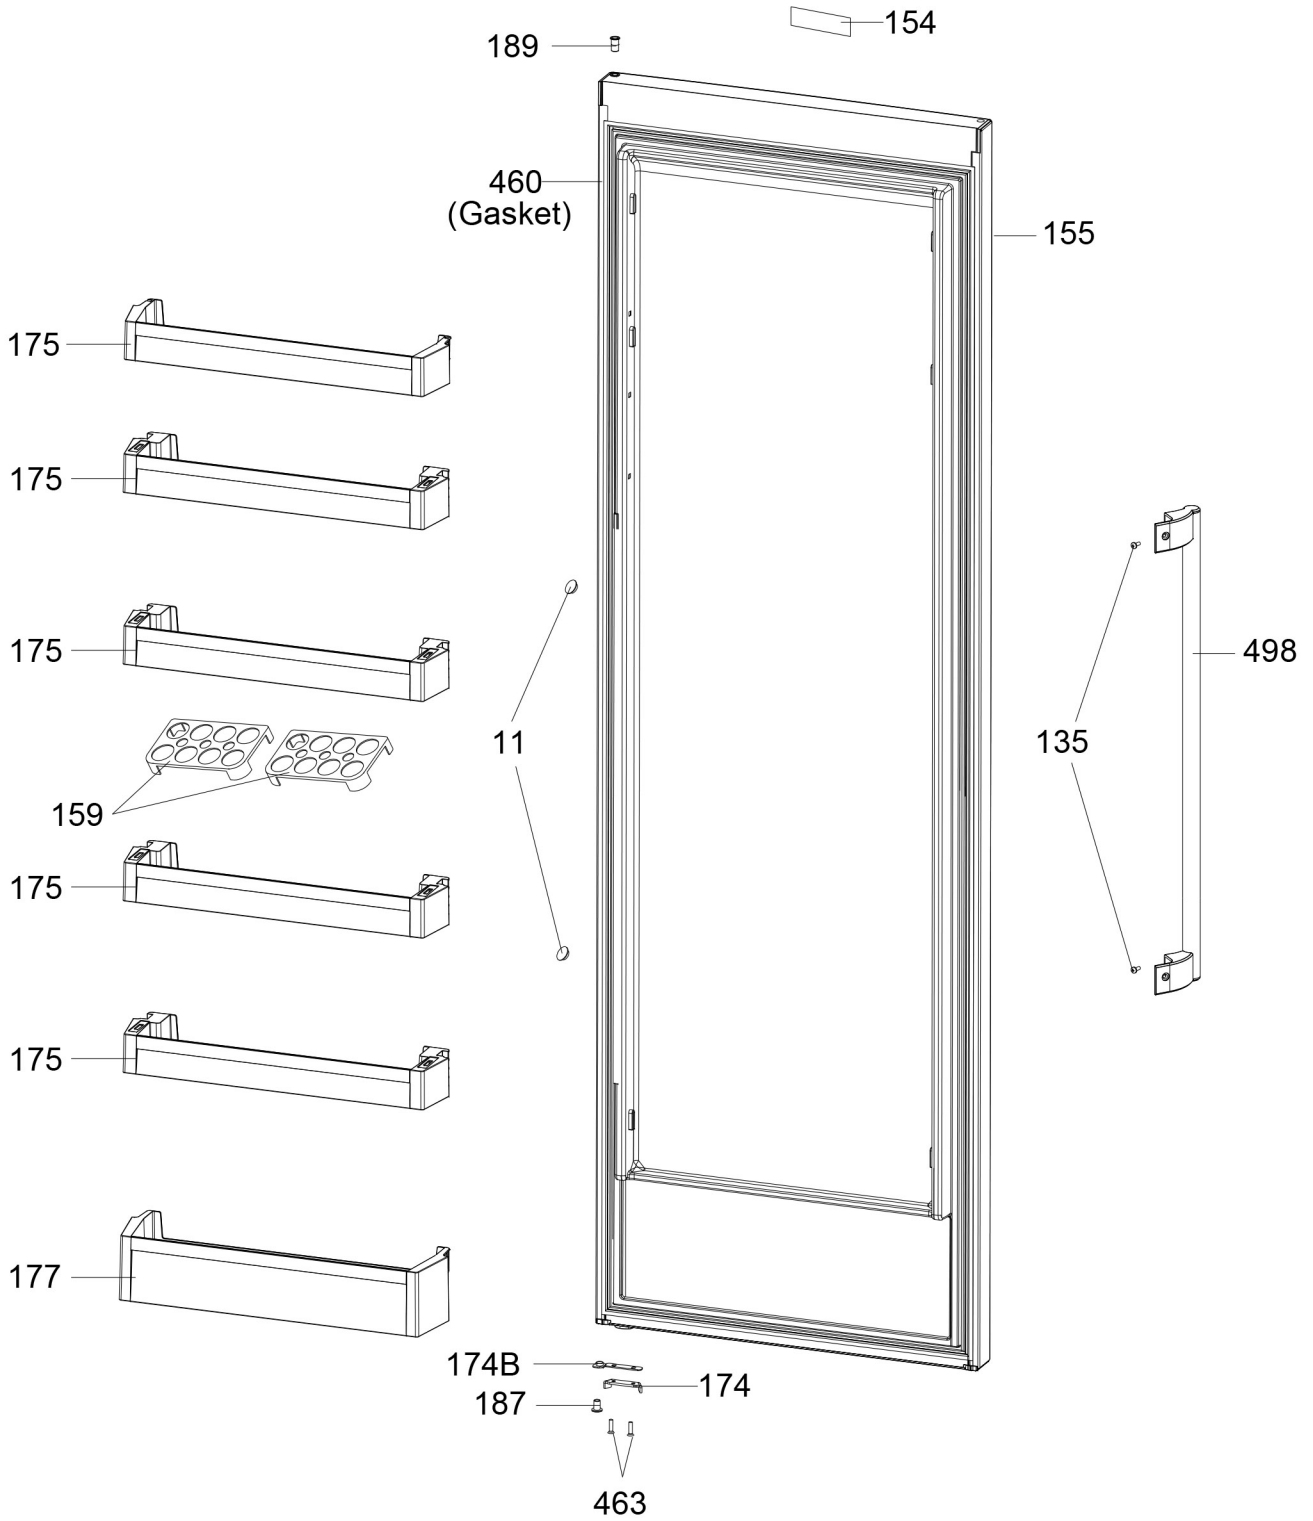

OCTOBER 2017