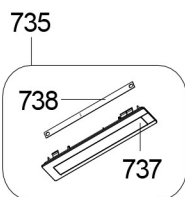

**OCTOBER 2017**

**OCTOBER 2017**

**OCTOBER 2017**

**OCTOBER 2017**

Apply the required revisions on other related parts by locating through BOM lists  
Herhangi bir degisiklikte, etkilenen diger parcalari urun agaclari yolu ile bulunup gerekli degisiklikler yapilmalidir

ITEM NO	NOTES ACIKLAMALAR	CHANGE DEG. NO	NOCHANGE DEG. TARİHI	DATE	CHANGED BY DEG. YAPAN	CHECKED BY KONTROL EDEN	APPROVED BY ONAYLAYAN
A		-	-	-	-	-	H.UGUR
SCALE: OLCEK:	DRAWING SCALE	NAME/ADI-SOYADI		SIGNATURE/İMZA		DATE/TARİH	
		DRAWN BY CIZEN		CHECKED BY KONTROL EDEN		 en enklare vardag	
GENERAL TOLERANCES GENEL TOLERANSLAR	CHECKED BY KONTROL EDEN	APPROVED BY ONAYLAYAN		DATE/TARİH			
1-6	± 0.1	DRAWING NO: RESİM NO:		FIRST MADE FOR İLK TASARLANAN MODEL		ISSUE NO: YAYIN NO:	
6-30	± 0.3	H.UGUR		XXXX		DYFB	
30-100	± 0.6	PART NAME: PARÇA ADI:		SHEET/SAYFA		ISSUE DATE: YAYIN TARİHI:	
100-200	± 1.0	375 BD67 WIRING DIAGRAM		TOTAL/TAMAMI		dd-mmm-yy	
200-300	± 1.3	MATERIAL: MALZEME:		MODELNAME:			
300-500	± 1.8	PART CODE: PARÇA KODU:		DIRECTORY: <a href="http://plm.bzd.com/windchill/">http://plm.bzd.com/windchill/</a>			
500-800	± 2.2						
800-1000	± 3.0						
1000-1500	± 5.0						
ANGLE/ACI	± 150"						