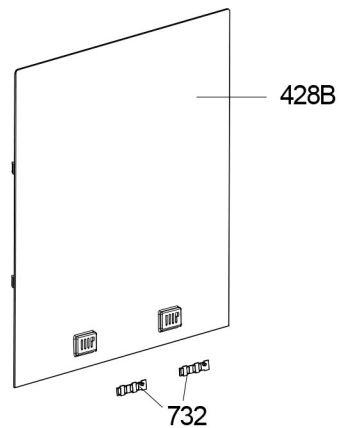

OCTOBER 2017