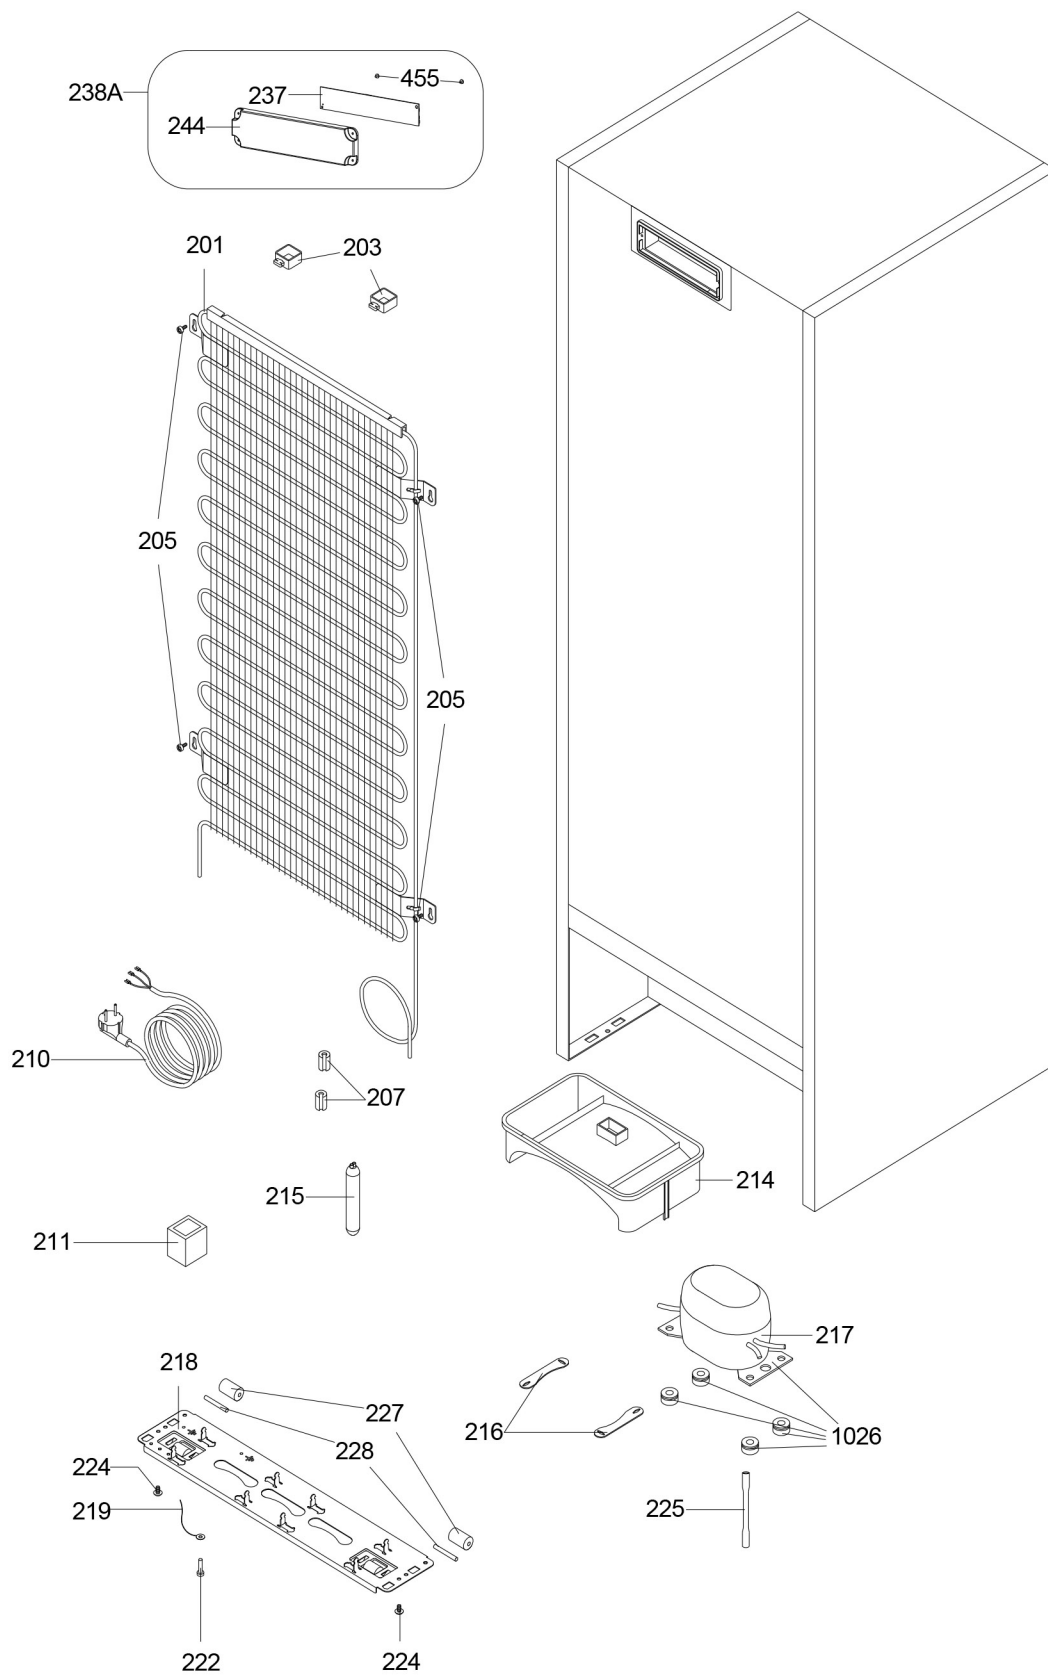

**OCTOBER 2017**

**OCTOBER 2017**

**OCTOBER 2017**

**OCTOBER 2017**

Apply the required revisions on other related parts by locating through BOM lists  
Herhangi bir degisiklikte, etkilenen diger parcalari urun agaclari yolu ile bulunup gerekli degisiklikler yapilmalidir

ITEM NO	NOTES ACIKLAMALAR	CHANGE DEG. NO	NOCHANGE DEG. TARİHI	DATE	CHANGED BY DEG. YAPAN	CHECKED BY KONTROL EDEN	APPROVED BY ONAYLAYAN
A		-	-	-	-	-	H.UGUR
SCALE: OLCEK:	DRAWING SCALE	NAME/ADI-SOYADI		SIGNATURE/İMZA		DATE/TARİH	
		DRAWN BY CIZEN		CHECKED BY KONTROL EDEN		 en enklare vardag	
GENERAL TOLERANCES GENEL TOLERANSLAR	CHECKED BY KONTROL EDEN	APPROVED BY ONAYLAYAN		DATE/TARİH			
1-6	± 0.1	DRAWING NO: RESİM NO:		FIRST MADE FOR İLK TASARLANAN MODEL		ISSUE NO: YAYIN NO:	
6-30	± 0.3	H.UGUR		XXXX		DYFB	
30-100	± 0.6	PART NAME: PARÇA ADI:		SHEET/SAYFA		ISSUE DATE: YAYIN TARİHI:	
100-200	± 1.0	375 BD67 WIRING DIAGRAM		TOTAL/TAMAMI		dd-mmm-yy	
200-300	± 1.3	MATERIAL: MALZEME:		MODELNAME:			
300-500	± 1.8	PART CODE: PARÇA KODU:		DIRECTORY: <a href="http://plm.bzd.com/windchill/">http://plm.bzd.com/windchill/</a>			
500-800	± 2.2						
800-1000	± 3.0						
1000-1500	± 5.0						
ANGLE/ACI	± 150"						