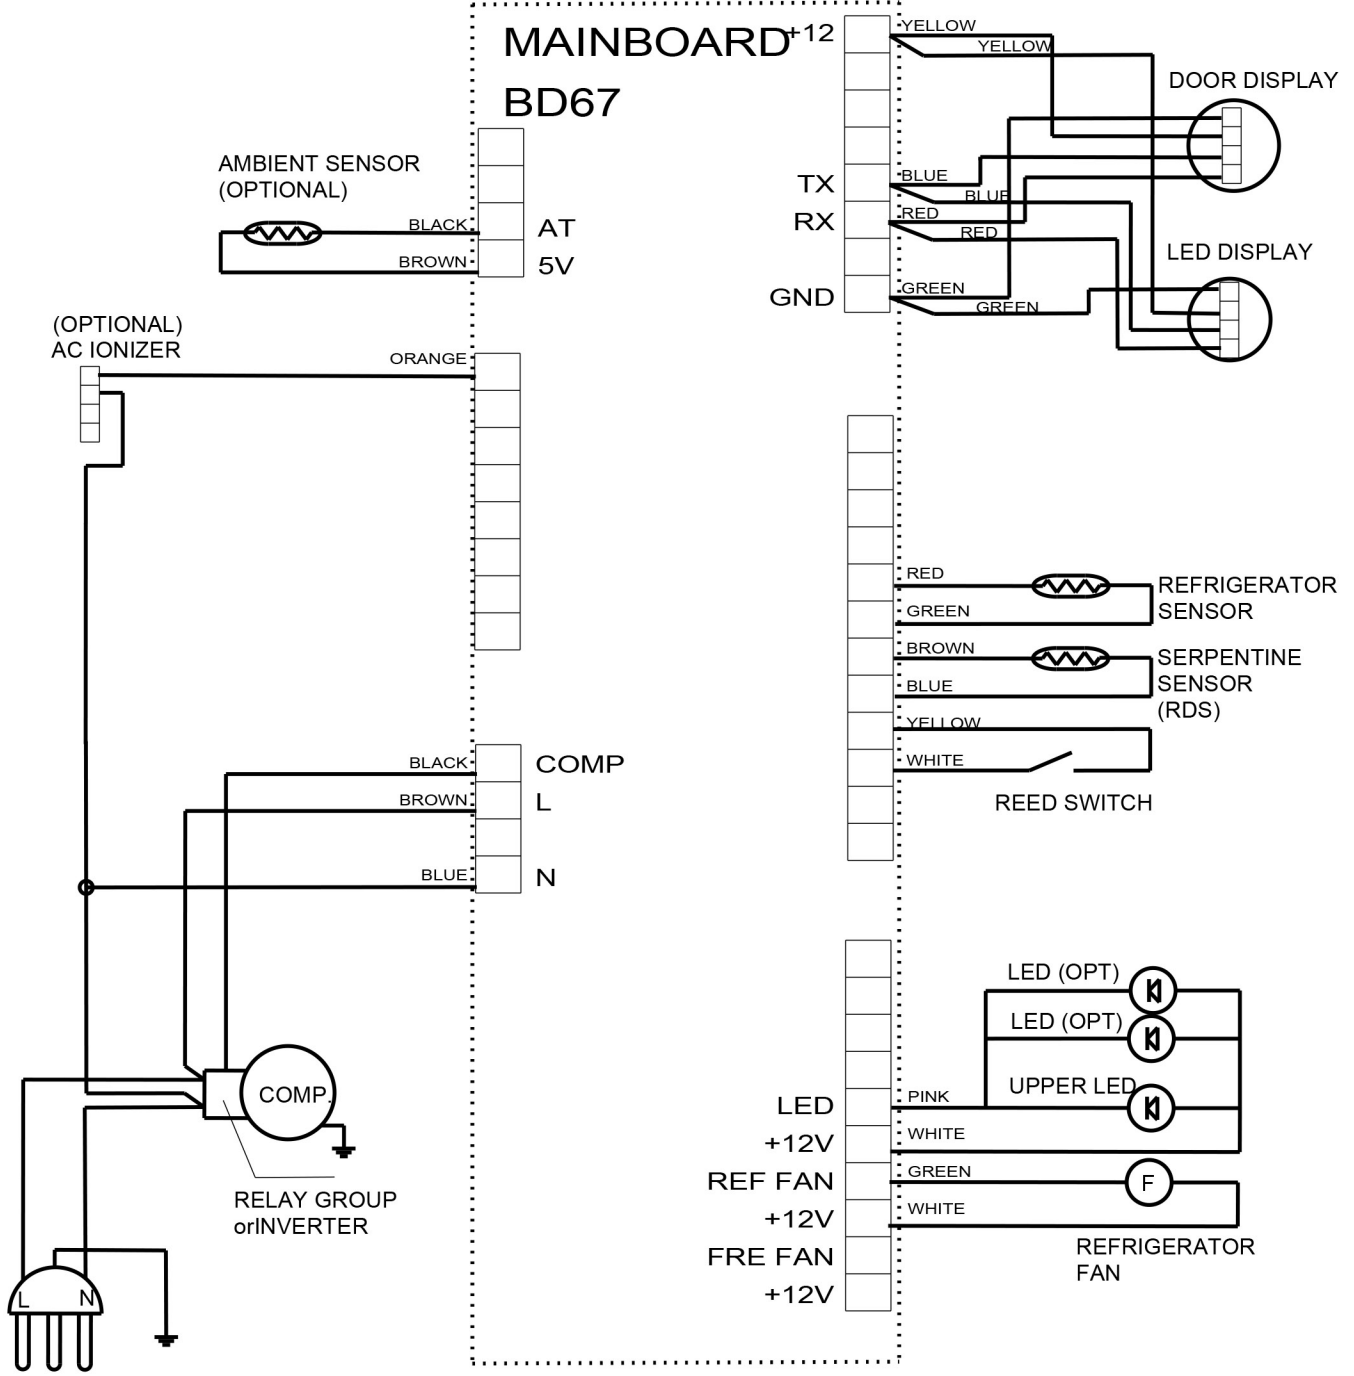

**OCTOBER 2017**

**OCTOBER 2017**

**OCTOBER 2017**

**OCTOBER 2017**

Apply the required revisions on other related parts by locating through BOM lists  
Herhangi bir degisiklikte, etkilenen diger parcalari urun agaclari yolu ile bulunup gerekli degisiklikler yapilmalidir

ITEM NO	NOTES ACIKLAMALAR	CHANGE DEG. NO	NOCHANGE DEG. TARİHI	DATE	CHANGED BY DEG. YAPAN	CHECKED BY KONTROL EDEN	APPROVED BY ONAYLAYAN
A		-	-	-	-	-	H.UGUR
SCALE: OLCEK:	DRAWING SCALE	NAME/ADI-SOYADI		SIGNATURE/İMZA		DATE/TARİH	
		DRAWN BY CIZEN		CHECKED BY KONTROL EDEN		 en enklare vardag	
GENERAL TOLERANCES GENEL TOLERANSLAR	CHECKED BY KONTROL EDEN	APPROVED BY ONAYLAYAN		DATE/TARİH			
1-6	± 0.1	DRAWING NO: RESİM NO:		FIRST MADE FOR İLK TASARLANAN MODEL		ISSUE NO: YAYIN NO:	
6-30	± 0.3	H.UGUR		XXXX		DYFB	
30-100	± 0.6	PART NAME: PARÇA ADI:		SHEET/SAYFA		ISSUE DATE: YAYIN TARİHI:	
100-200	± 1.0	375 BD67 WIRING DIAGRAM		TOTAL/TAMAMI		dd-mmm-yy	
200-300	± 1.3	MATERIAL: MALZEME:		MODELNAME:			
300-500	± 1.8	PART CODE: PARÇA KODU:		DIRECTORY: <a href="http://plm.bzd.com/windchill/">http://plm.bzd.com/windchill/</a>			
500-800	± 2.2						
800-1000	± 3.0						
1000-1500	± 5.0						
ANGLE/ACI	± 150"						