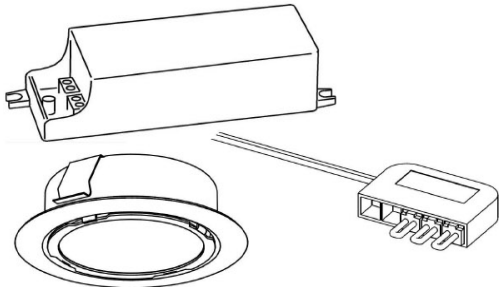

10

133.0385.848 LED Spotlight 2W
LED Downlight 700mA 3000K 2 ST

20

133.0370.029 Kit: Drivdon, spotlight, kopplingsbox LED
LED Downlight 700mA 3000K 2 ST
Led Drivdon 700mA 1 ST
Kopplingsplint LED-belysning 1 ST